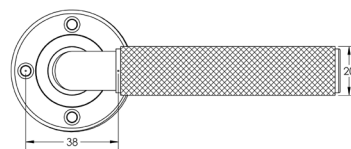

Piccadilly Lever on Rose

BUR40

Available finishes

BUR40AB

BUR40DB

BUR40PN

BUR40SB

BUR40SN