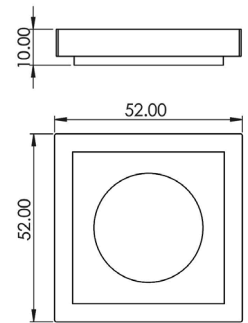

Stepped
BUR52

Reeded
BUR53

Lever Outer Rose Choice

Available finishes

Knurled
BUR55

Square Plain
BUR150

Square Stepped
BUR152

Lever: BUR15
Rose: BUR150