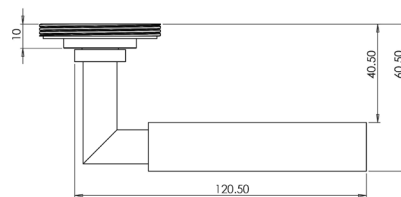

Lever: BUR40SB
Rose: BUR55SB

Lever: BUR25AB
Rose: BUR150AB

Westminster Lever on Rose

BUR30

Available finishes

BUR30AB

BUR30DB

BUR30PN