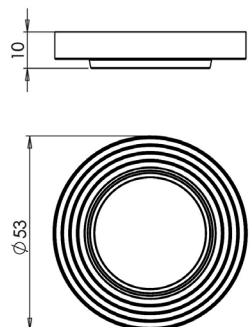

Lever Outer Rose Choice

Available finishes