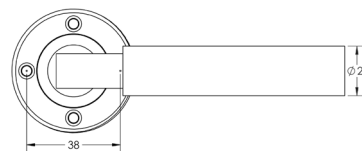

Lever: BUR40SB
Rose: BUR55SB

Lever: BUR25AB
Rose: BUR150AB

Westminster Lever on Rose

BUR30

Available finishes

BUR30AB

BUR30DB

BUR30PN