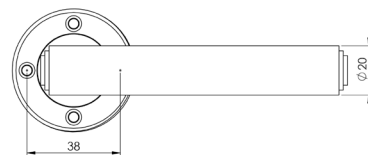

Richmond Lever on Rose

BUR45