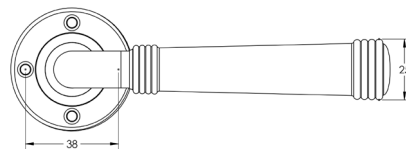

Highgate Lever on Rose

BUR35

Available finishes

BUR35AB

BUR35DB

BUR35PN

BUR35SB

BUR35SN