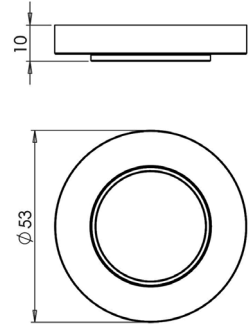

BUR45SB

BUR45SN

Lever: BUR45SN
Rose: BUR152SN

Lever: BUR15AB
Rose: BUR55AB

Lever Outer Rose Choice

Available finishes

Plain
BUR50

Chamfered
BUR51