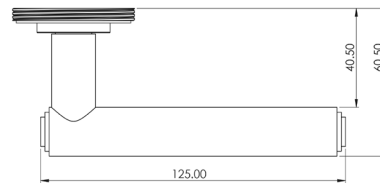

Richmond Lever on Rose

BUR45