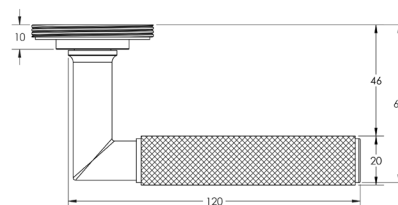

Piccadilly Lever on Rose

BUR40

Available finishes

BUR40AB

BUR40DB

BUR40PN

BUR40SB

BUR40SN