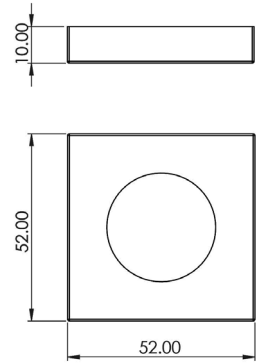

Stepped
BUR52

Reeded
BUR53

Lever Outer Rose Choice

Available finishes

Knurled
BUR55

Square Plain
BUR150

Square Stepped
BUR152

Lever: BUR15
Rose: BUR150