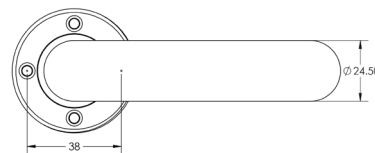

Kensington Lever on Rose

BUR25