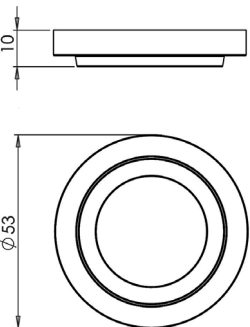

Reeded
BUR53