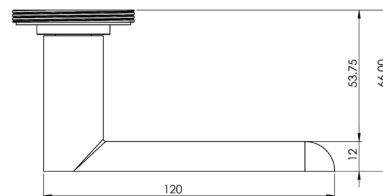

Kensington Lever on Rose

BUR25