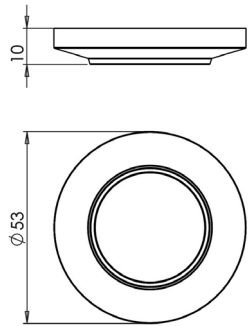

BUR45SB

BUR45SN

Lever: BUR45SN
Rose: BUR152SN

Lever: BUR15AB
Rose: BUR55AB

Lever Outer Rose Choice

Available finishes

Plain
BUR50

Chamfered
BUR51