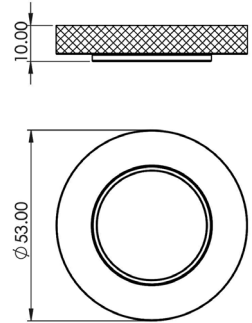

Stepped
BUR52

Reeded
BUR53

Lever Outer Rose Choice

Available finishes

Knurled
BUR55

Square Plain
BUR150

Square Stepped
BUR152

Lever: BUR15
Rose: BUR150