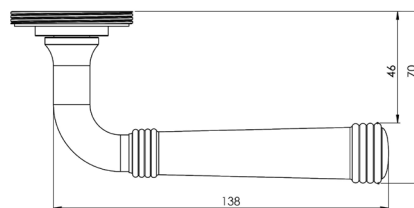

Highgate Lever on Rose

BUR35

Available finishes

BUR35AB

BUR35DB

BUR35PN

BUR35SB

BUR35SN