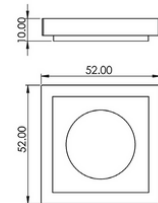

## Available finishes

Knurled  
BUR55

Square Plain  
BUR150

Square Stepped  
BUR152

Lever: BUR15  
Rose: BUR150