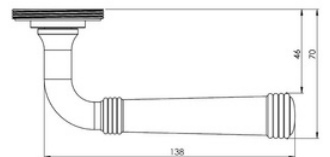

Highgate Lever on Rose

BUR35

Available finishes

BUR35AB

BUR35DB

BUR35PN

BUR35SB

BUR35SN