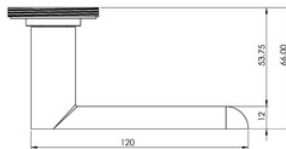

Kensington Lever on Rose

BUR25

Available finishes

BUR25AB

BUR25DB

BUR25PN

BUR25SB

BUR25SN