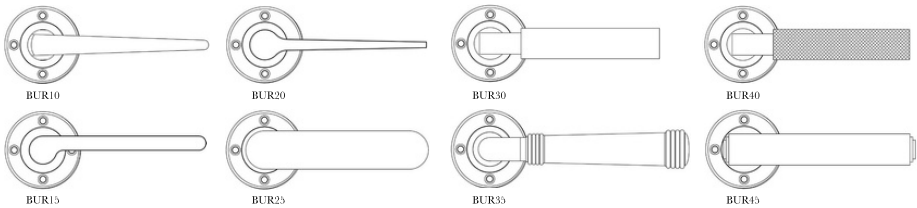

Order Process

Choose Your Lever