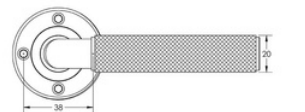

Piccadilly Lever on Rose

BUR40

Available finishes

BUR40AB

BUR40DB

BUR40PN

BUR40SB

BUR40SN