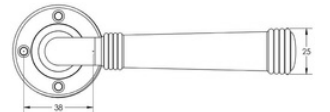

Highgate Lever on Rose

BUR35

Available finishes

BUR35AB

BUR35DB

BUR35PN

BUR35SB

BUR35SN