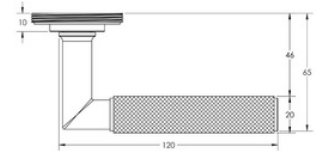

Piccadilly Lever on Rose

BUR40

Available finishes

BUR40AB

BUR40DB

BUR40PN

BUR40SB

BUR40SN