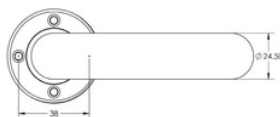

Kensington Lever on Rose

BUR25

Available finishes

BUR25AB

BUR25DB

BUR25PN

BUR25SB

BUR25SN