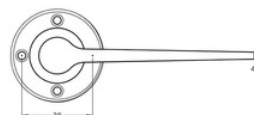

Knightsbridge Lever on Rose

BUR20