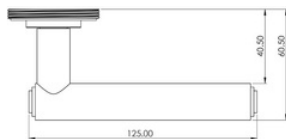

Richmond Lever on Rose

BUR45