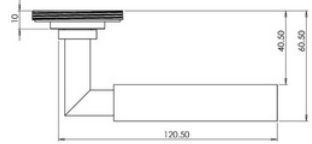

Westminster Lever on Rose

BUR30

Available finishes

BUR30AB

BUR30DB

BUR30PN

BUR30SB

BUR30SN