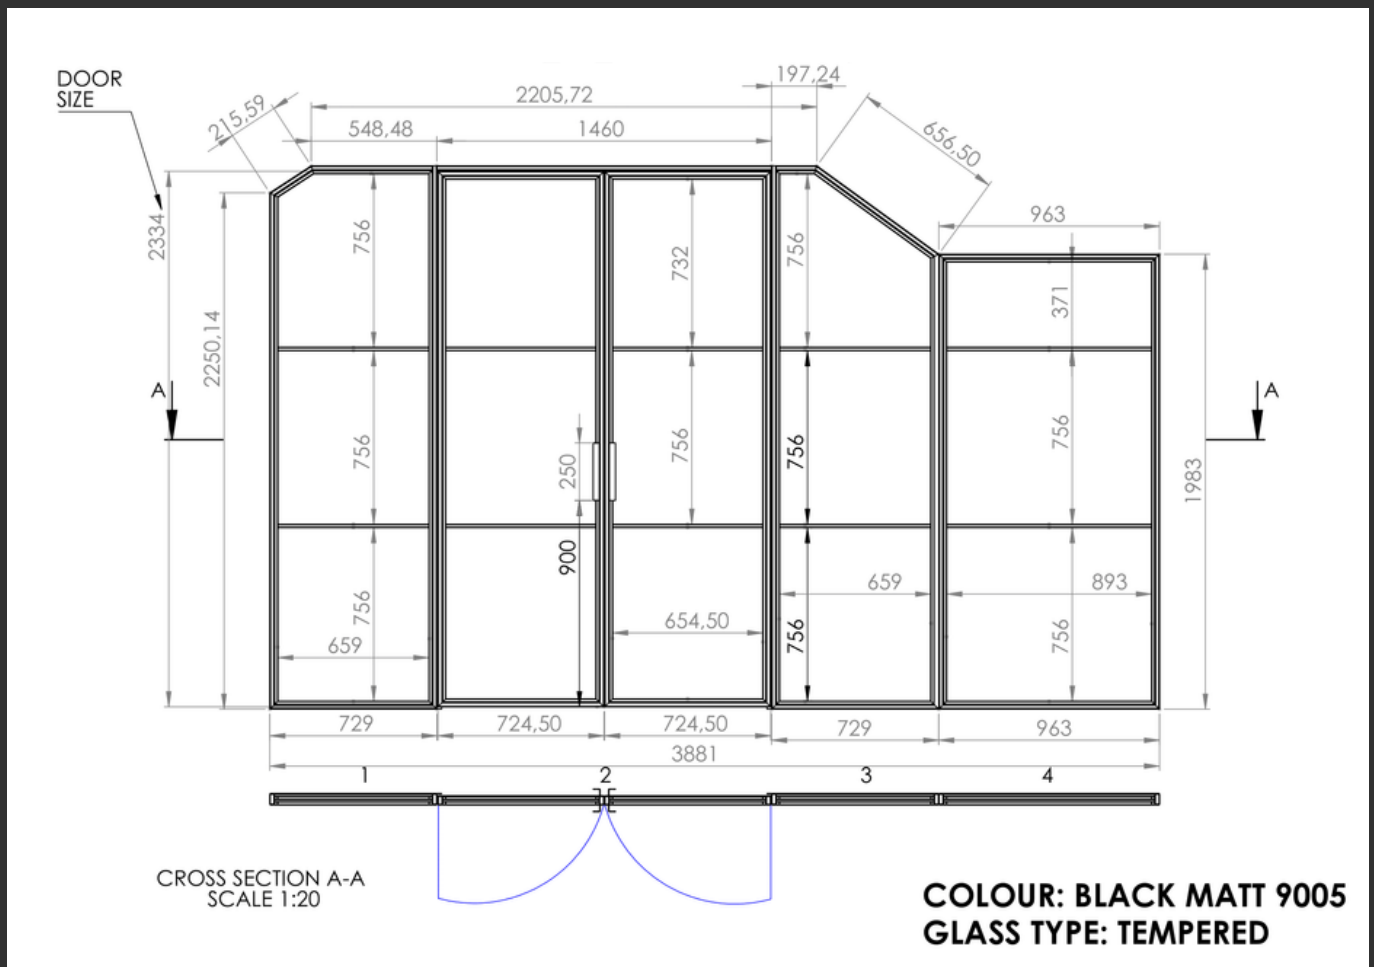

Design.

The team at Joshua James certainly love a challenge, something new to keep us sharp. Projects like Truro, Cornwall are a great example of just how flexible the design of our InoCross20 system can be.

The clients of our Truro project wanted to divide the top floor of their property, creating a separate, yet connected snug area in the master bedroom. It was a key request from the clients that they wanted slim profiles to maximise the amount of natural light flowing within the space and to allow for unobstructed views of the stunning scenery below.