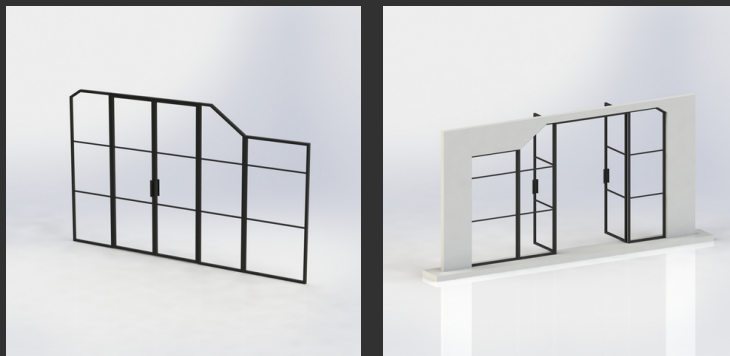

DOUBLE HINGED DOOR SET WITH FIXED SIDE SCREENS TRURO, CORNWALL

We were contacted by the client after they found us online in their search for a bespoke steel glazed room divider.

The clients were previously in talks with a local steel door supplier, however, they found there to be a lack of communication and didn't feel that they would provide the level of service that they were looking for.

From the offset we were certain that our InoCross20 double door set would provide the perfect solution, suiting all of the clients needs while compromising nothing to design.

Following our survey we established that the best solution would be the double doors set that the client desired, along with two shaped side screens to accommodate the shaped ceiling and a third side screen to complete the rest of the unit.

The doors can be opened to a width of 1449mm, providing the clients with sufficient space to move furniture in and out in the future.