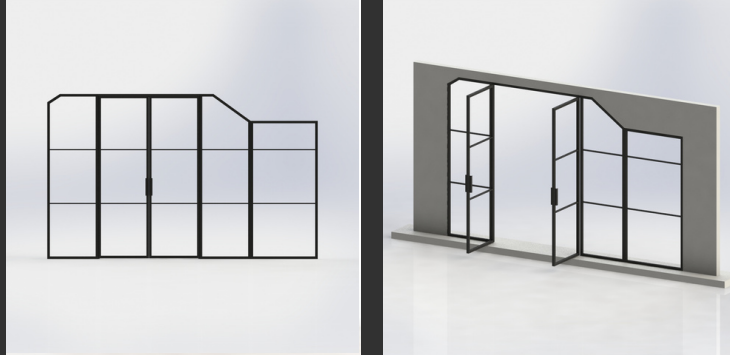

DOUBLE HINGED DOOR SET WITH FIXED SIDE SCREENS TRURO, CORNWALL

We were contacted by the client after they found us online in their search for a bespoke steel glazed room divider.

The clients were previously in talks with a local steel door supplier, however, they found there to be a lack of communication and didn't feel that they would provide the level of service that they were looking for.

From the offset we were certain that our InoCross20 double door set would provide the perfect solution, suiting all of the clients needs while compromising nothing to design.

Following our survey we established that the best solution would be the double doors set that the client desired, along with two shaped side screens to accommodate the shaped ceiling and a third side screen to complete the rest of the unit.

The doors can be opened to a width of 1449mm, providing the clients with sufficient space to move furniture in and out in the future.