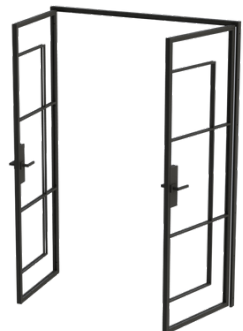

The choice to dress their doors with our duel Guarded handle option provided a symmetrical and well-balanced design.

The handle to the main door is the working lever, with the latch shutting into the secondary door. The secondary door is held in place by top and bottom shoot bolts, together with the latch these hold the doors in the shut position when they're closed. The secondary handle is in place to open the secondary door once the shoot bolts have been released.

The slim profile that our doors offer adds to the sleek style of the home. With the outer frame measuring just 20mm and a the bead and cross bar only 15mm the glass area is maximised, allowing natural light to flow through the doors with minimal interruption.