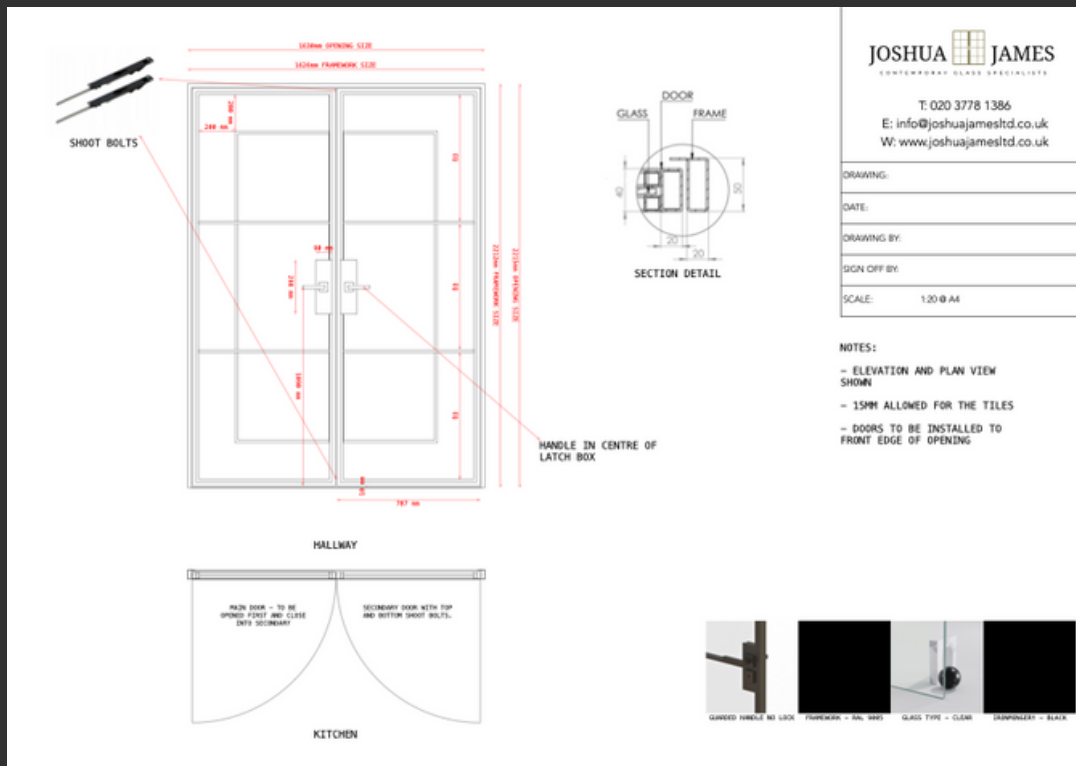

COMPLETED PROJECT

WWW.JOSHUAJAMESLTD.CO.UK

JOSHUA JAMES LTD. 2023

DOUBLE HINGED DOOR SET
SUNBURY-ON-THAMES, SURREY

LEAD TIME:
6 WEEKS

PROJECT VALUE:
£4,350 + VAT

Design.

The client of our Sunbury project contacted us after finding us online in their search for an internal double-door set between their entrance hallway and their kitchen, dining and entertaining space. The client had recently undergone an extension and complete refurbishment of their property. The difference from start to finish made the home unrecognisable.

The slim profile that our doors offer adds to the sleek style of the home. With the outer frame measuring just 20mm and a the bead and cross bar only 15mm the glass area is maximised, allowing natural light to flow through the doors with minimal interruption.