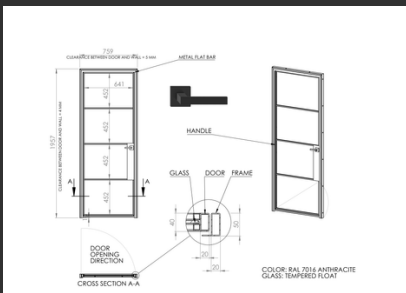

SINGLE SLIDING DOOR WITH FIXED SIDE SCREEN
SINGLE HINGED DOOR WITH OVERPANEL
SINGLE HINGED DOOR X 4
OXTED, SURREY

Design.

For our Oxted project, the client requested the replacement of all internal doors on the ground floor with our InoCross20 hinged doors. This involved the installation of four single doors, one single door with an overpanel, and the addition of a sliding door with a side screen to create a distinct office area within the property.