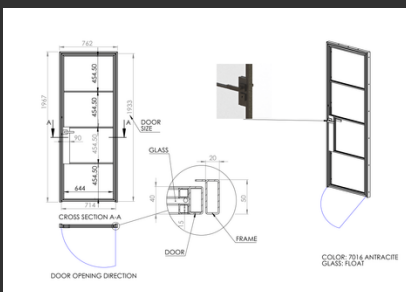

SINGLE SLIDING DOOR WITH FIXED SIDE SCREEN
SINGLE HINGED DOOR WITH OVERPANEL
SINGLE HINGED DOOR X 4
OXTED, SURREY

Design.

For our Oxted project, the client requested the replacement of all internal doors on the ground floor with our InoCross20 hinged doors. This involved the installation of four single doors, one single door with an overpanel, and the addition of a sliding door with a side screen to create a distinct office area within the property.