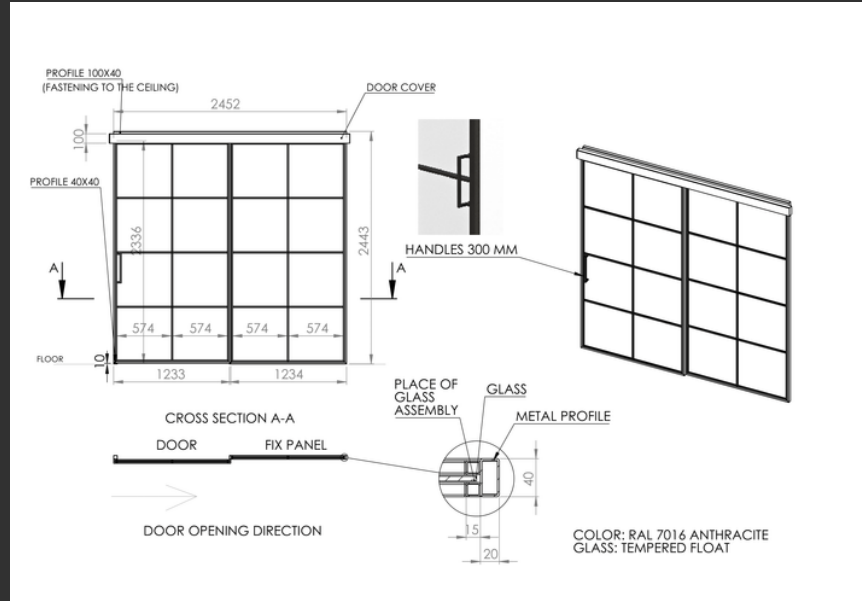

# Design.

For our Oxted project, the client requested the replacement of all internal doors on the ground floor with our InoCross20 hinged doors. This involved the installation of four single doors, one single door with an overpanel, and the addition of a sliding door with a side screen to create a distinct office area within the property.

SINGLE SLIDING DOOR WITH FIXED SIDE SCREEN  
SINGLE HINGED DOOR WITH OVERPANEL  
SINGLE HINGED DOOR X 4  
OXTED, SURREY

Door 1.

Door 2.

Door 3.

Door 4.

Door 5.

Door 6.

To create the office space, the client selected our Cross Bar sliding door with side screen due to its proximity to the front entrance door of the property. Our InoCross20 single sliding door was the ideal solution for the space, as it requires no swing area, occupying minimal room when both open and closed. The door created a separate office area for the client while allowing natural light to flow in, which helps boost productivity and creativity.