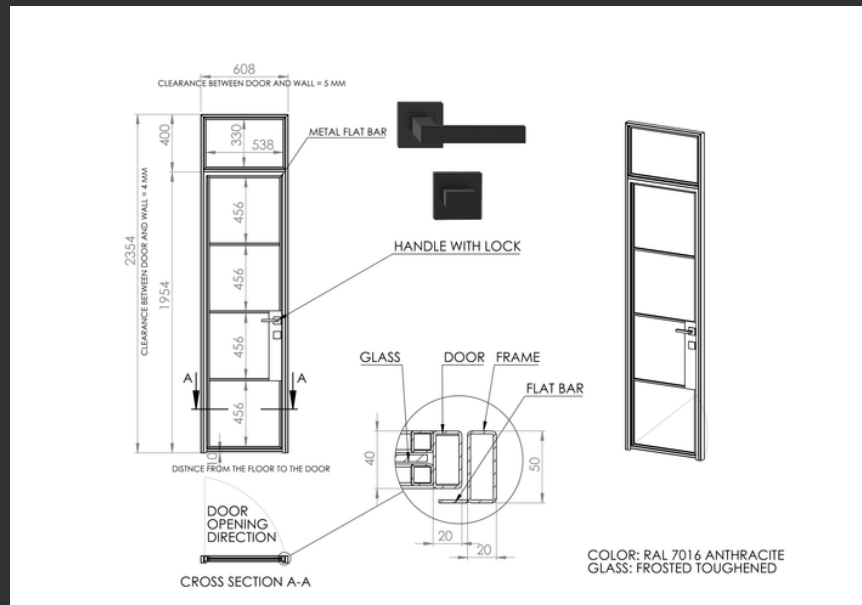

SINGLE SLIDING DOOR WITH FIXED SIDE SCREEN
SINGLE HINGED DOOR WITH OVERPANEL
SINGLE HINGED DOOR X 4
OXTED, SURREY

Design.

For our Oxted project, the client requested the replacement of all internal doors on the ground floor with our InoCross20 hinged doors. This involved the installation of four single doors, one single door with an overpanel, and the addition of a sliding door with a side screen to create a distinct office area within the property.