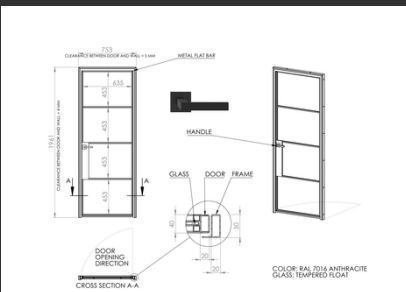

SINGLE SLIDING DOOR WITH FIXED SIDE SCREEN
SINGLE HINGED DOOR WITH OVERPANEL
SINGLE HINGED DOOR X 4
OXTED, SURREY

Design.

For our Oxted project, the client requested the replacement of all internal doors on the ground floor with our InoCross20 hinged doors. This involved the installation of four single doors, one single door with an overpanel, and the addition of a sliding door with a side screen to create a distinct office area within the property.