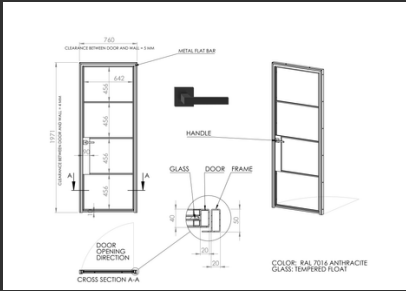

SINGLE SLIDING DOOR WITH FIXED SIDE SCREEN
SINGLE HINGED DOOR WITH OVERPANEL
SINGLE HINGED DOOR X 4
OXTED, SURREY

Design.

For our Oxted project, the client requested the replacement of all internal doors on the ground floor with our InoCross20 hinged doors. This involved the installation of four single doors, one single door with an overpanel, and the addition of a sliding door with a side screen to create a distinct office area within the property.