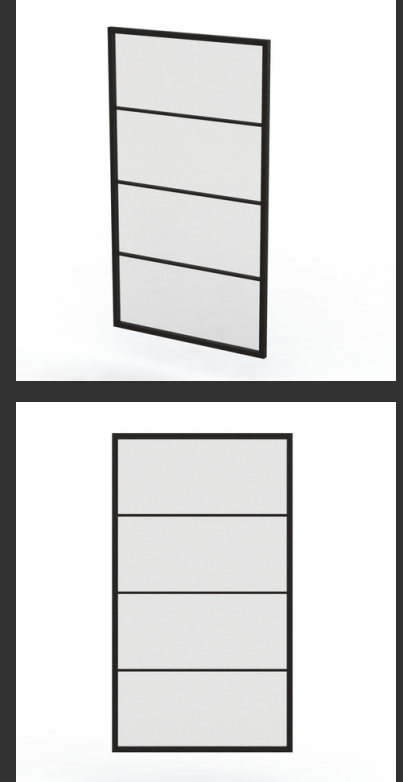

During his search, he spoke with several companies, ultimately selecting us due to our ultra-slim profile that complements his home's modern, contemporary style.

For his project, the client desired a single door with a fixed side screen to divide the space by his front door from the rest of the hallway and home. Additionally, he required a fixed screen to fill an existing opening between his kitchen and reception room.

SINGLE DOOR WITH SIDE SCREEN
FIXED PANEL
HARROW, GREATER LONDON

Single Door with Side Screen

Fixed Screen

During the design phase of our Harrow project, we took great care to align with the client's vision for a modern and contemporary aesthetic that would complement the property's style. The use of three ultra-slim horizontal Cross Bars enabled us to deliver the design and look that the client desired.

Project Photos.

Our Harrow project is an excellent showcase of the character and charm that our InoCross20 doors can add to a property. Boasting a 20mm frame and 15mm cross bars and bead, our doors maximise the surface area of visible glass, allowing for an abundance of natural light to flood through the property.

Strategically located, both the fixed screen and single door with side screen allow ample natural light to flow through the property, creating an open and airy ambiance.

SINGLE DOOR WITH SIDE SCREEN FIXED PANEL
HARROW, GREATER LONDON