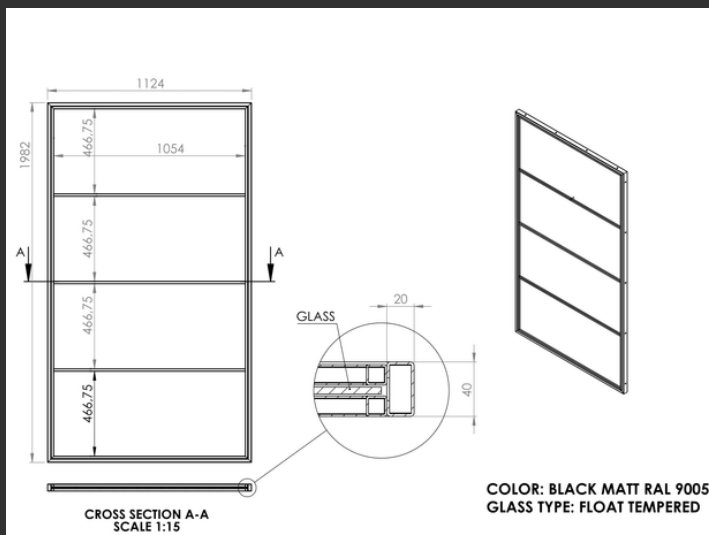

For his project, the client desired a single door with a fixed side screen to divide the space by his front door from the rest of the hallway and home. Additionally, he required a fixed screen to fill an existing opening between his kitchen and reception room.