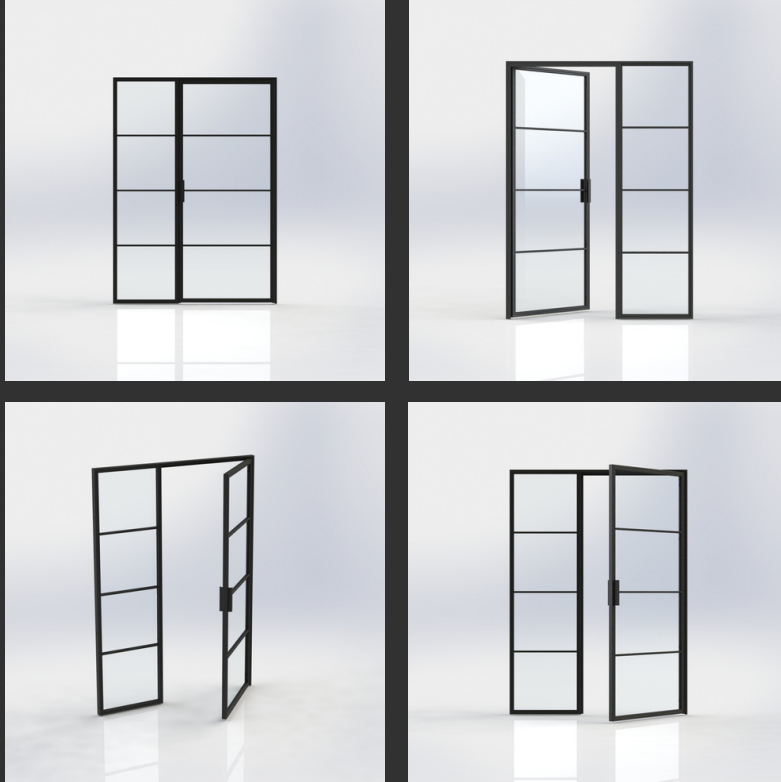

COMPLETED PROJECT

WWW.JOSHUAJAMESLTD.CO.UK

JOSHUA JAMES LTD. 2023

SINGLE DOOR WITH SIDE SCREEN
FIXED PANEL
HARROW, GREATER LONDON

LEAD TIME:
8 WEEKS

PROJECT VALUE:
£5,275 + VAT

Design.

Our company, Joshua James Ltd, was contacted by the client for the Harrow project after he discovered us online while searching for steel glazed Cross Bar doors for his home.

During his search, he spoke with several companies, ultimately selecting us due to our ultra-slim profile that complements his home's modern, contemporary style.

For his project, the client desired a single door with a fixed side screen to divide the space by his front door from the rest of the hallway and home. Additionally, he required a fixed screen to fill an existing opening between his kitchen and reception room.

SINGLE DOOR WITH SIDE SCREEN
FIXED PANEL
HARROW, GREATER LONDON

Single Door with Side Screen

Fixed Screen

During the design phase of our Harrow project, we took great care to align with the client's vision for a modern and contemporary aesthetic that would complement the property's style. The use of three ultra-slim horizontal Cross Bars enabled us to deliver the design and look that the client desired.

Project Photos.

Our Harrow project is an excellent showcase of the character and charm that our InoCross20 doors can add to a property. Boasting a 20mm frame and 15mm cross bars and bead, our doors maximise the surface area of visible glass, allowing for an abundance of natural light to flood through the property.