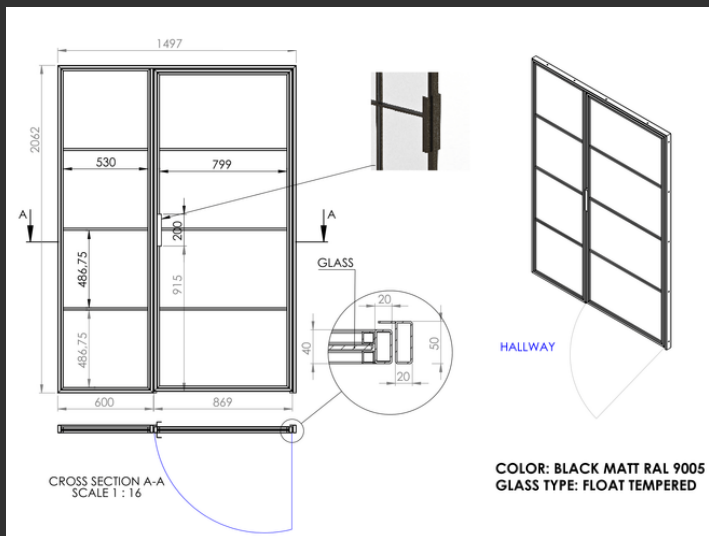

COMPLETED PROJECT

WWW.JOSHUAJAMESLTD.CO.UK

JOSHUA JAMES LTD. 2023

SINGLE DOOR WITH SIDE SCREEN
FIXED PANEL
HARROW, GREATER LONDON

LEAD TIME:
8 WEEKS

PROJECT VALUE:
£5,275 + VAT

Design.

Our company, Joshua James Ltd, was contacted by the client for the Harrow project after he discovered us online while searching for steel glazed Cross Bar doors for his home.

During his search, he spoke with several companies, ultimately selecting us due to our ultra-slim profile that complements his home's modern, contemporary style.

For his project, the client desired a single door with a fixed side screen to divide the space by his front door from the rest of the hallway and home. Additionally, he required a fixed screen to fill an existing opening between his kitchen and reception room.

SINGLE DOOR WITH SIDE SCREEN
FIXED PANEL
HARROW, GREATER LONDON

Single Door with Side Screen

Fixed Screen

During the design phase of our Harrow project, we took great care to align with the client's vision for a modern and contemporary aesthetic that would complement the property's style. The use of three ultra-slim horizontal Cross Bars enabled us to deliver the design and look that the client desired.

Project Photos.

Our Harrow project is an excellent showcase of the character and charm that our InoCross20 doors can add to a property. Boasting a 20mm frame and 15mm cross bars and bead, our doors maximise the surface area of visible glass, allowing for an abundance of natural light to flood through the property.