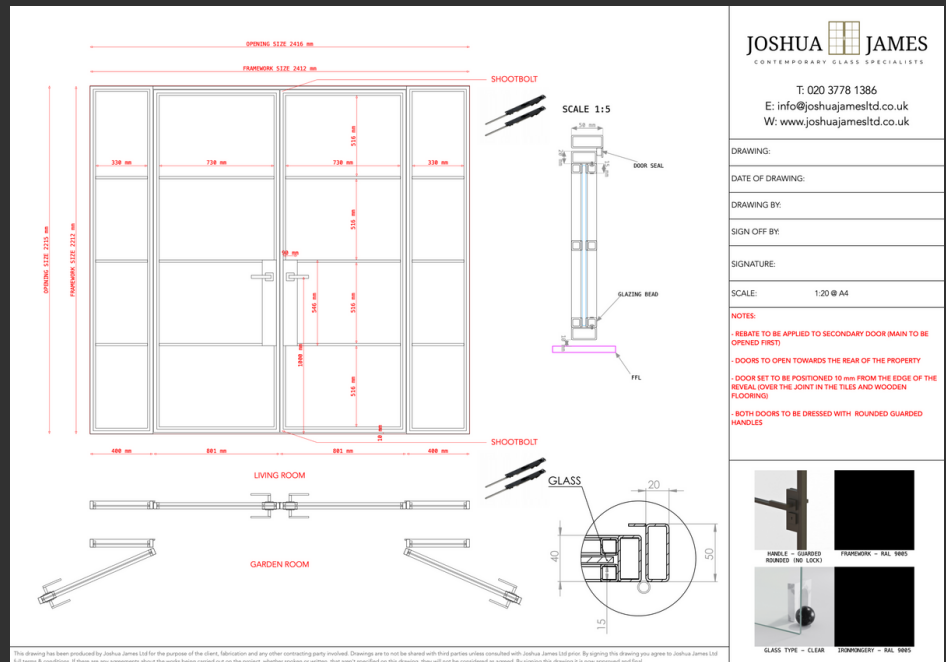

SINGLE HINGED DOOR
SINGLE HINGED DOOR WITH SIDE SCREEN
DOUBLE HINGED DOOR SET WITH FIXED SIDE SCREENS
HARPENDEN, HERTFORDSHIRE

Design.

JOSHUA JAMES
CONTEMPORARY GLASS SPECIALISTS

T: 020 3778 1386
E: info@joshuajamesltd.co.uk
W: www.joshuajamesltd.co.uk

DATE OF DRAWING:
DRAWING BY:
SIGN OFF BY:
SIGNATURE:
SCALE: 1:20 @ A4

The client of our Harpenden project reached out to us after conducting an in-depth search of the internet for slim profile Cross Bar doors. They were undergoing a full renovation of both the interior and exterior of their home.

After discussing both their requirements and the design possibilities for their project they opted for the above designs, which included the use of a single door, single door with fixed side screen and double door set with fixed side screens. These designs provided the perfect configurations to suit their home.

The client had already decided on our three horizontal bar designs for all their doors, making the design process very smooth.