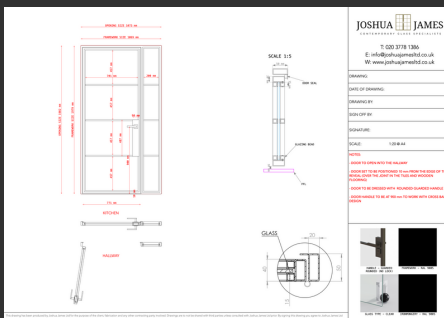

SINGLE HINGED DOOR
SINGLE HINGED DOOR WITH SIDE SCREEN
DOUBLE HINGED DOOR SET WITH FIXED SIDE SCREENS
HARPENDEN, HERTFORDSHIRE

Design.

JOSHUA JAMES
CONTEMPORARY GLASS SPECIALISTS

T: 020 3778 1386
E: info@joshuajamesltd.co.uk
W: www.joshuajamesltd.co.uk

DATE OF DRAWING:
DRAWING BY:
SIGN OFF BY:
SIGNATURE:
SCALE: 1:20 @ A4

The client of our Harpenden project reached out to us after conducting an in-depth search of the internet for slim profile Cross Bar doors. They were undergoing a full renovation of both the interior and exterior of their home.

After discussing both their requirements and the design possibilities for their project they opted for the above designs, which included the use of a single door, single door with fixed side screen and double door set with fixed side screens. These designs provided the perfect configurations to suit their home.

The client had already decided on our three horizontal bar designs for all their doors, making the design process very smooth.