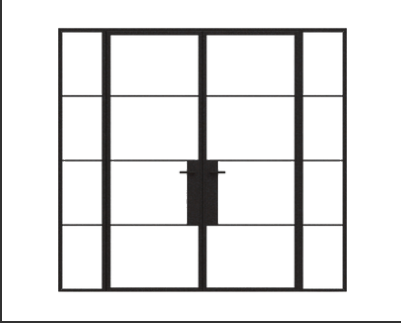

SINGLE HINGED DOOR
SINGLE HINGED DOOR WITH SIDE SCREEN
DOUBLE HINGED DOOR SET WITH FIXED SIDE SCREENS
HARPENDEN, HERTFORDSHIRE

D01.