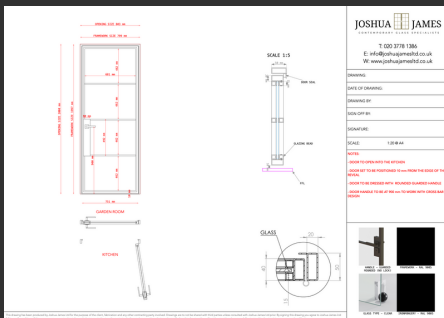

SINGLE HINGED DOOR
SINGLE HINGED DOOR WITH SIDE SCREEN
DOUBLE HINGED DOOR SET WITH FIXED SIDE SCREENS
HARPENDEN, HERTFORDSHIRE

Design.

JOSHUA JAMES
CONTEMPORARY GLASS SPECIALISTS

T: 020 3778 1386
E: info@joshuajamesltd.co.uk
W: www.joshuajamesltd.co.uk

DATE OF DRAWING:
DRAWING BY:
SIGN OFF BY:
SIGNATURE:
SCALE: 1:20 @ A4

The client of our Harpenden project reached out to us after conducting an in-depth search of the internet for slim profile Cross Bar doors. They were undergoing a full renovation of both the interior and exterior of their home.

After discussing both their requirements and the design possibilities for their project they opted for the above designs, which included the use of a single door, single door with fixed side screen and double door set with fixed side screens. These designs provided the perfect configurations to suit their home.

The client had already decided on our three horizontal bar designs for all their doors, making the design process very smooth.