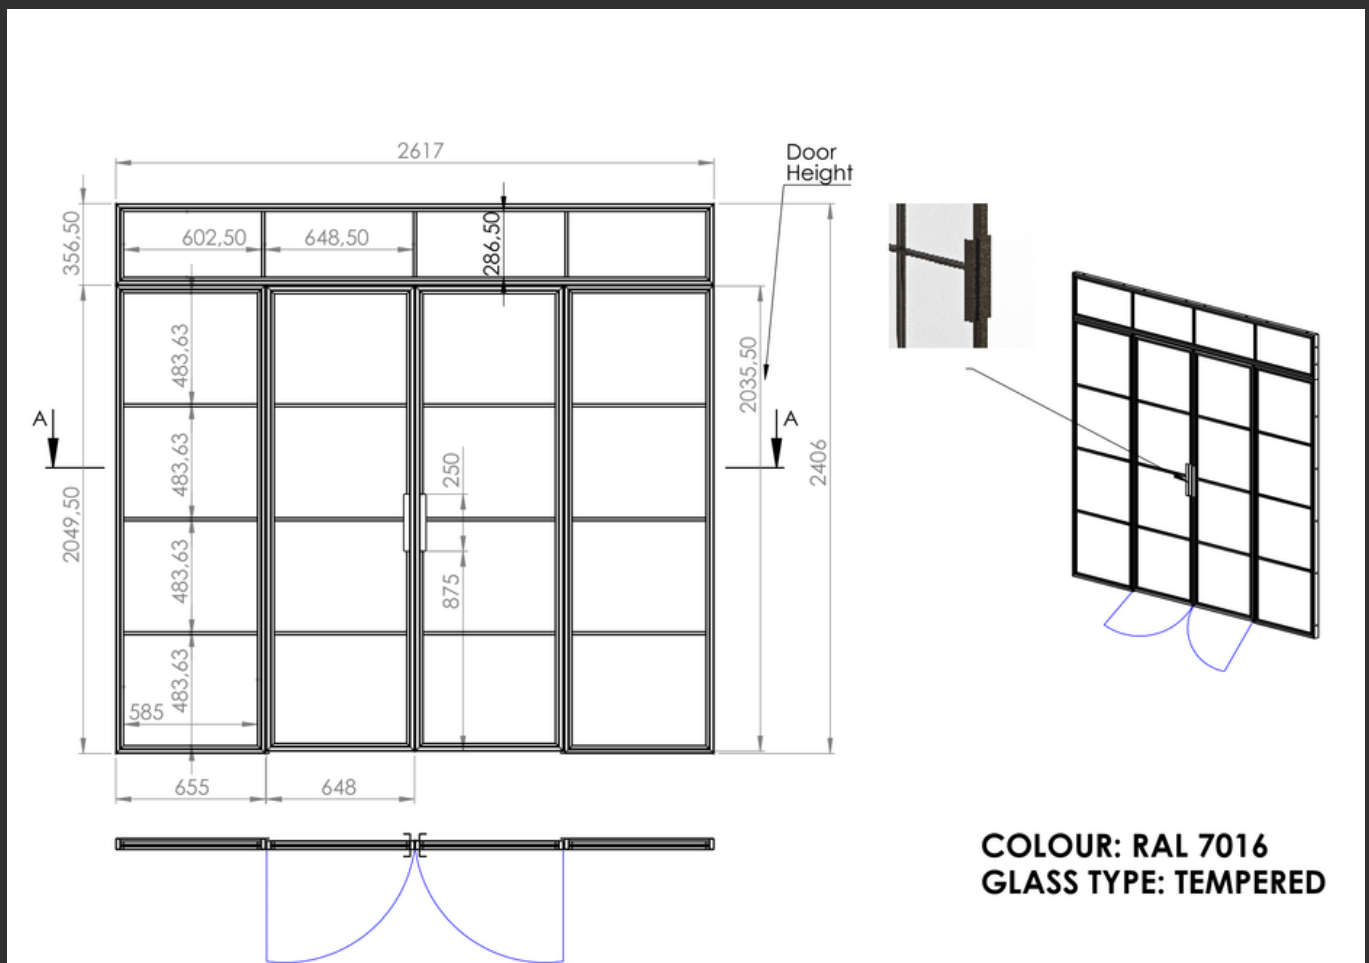

COMPLETED PROJECT

WWW.JOSHUAJAMESLTD.CO.UK

DOUBLE HINGED DOOR SET WITH FIXED SIDE SCREENS &
OVER PANEL
HARPENDEN, HERTFORDSHIRE

LEAD TIME:
5 WEEKS

PROJECT VALUE:
£5,250 + VAT

Design.

The client of our Harpenden project was originally exploring his options and considering the implementation of aluminium doors within his property. After speaking through the options with ourselves and the other company that he was considering he opted to use our slimline InoCross20 doors. The use of our steel doors instead of aluminium meant that the framework was significantly thinner, maximising the area of glass, and creating an open and airy feel when the doors are both open and shut. With all of our InoCross20 doors being internally welded, this meant that there were no joints visible in the frame or Cross Bars, providing a seamless and sophisticated result.

To create an element of symmetry throughout the property we suggested producing the doors to the same height of the internal wooden doors, adding an over panel to the head to allow the maximum amount of light to flow in from the sliding doors and skylight.

Given the modern, contemporary aesthetic of the clients property he chose to complete his doors with our Trim handle. Measuring just 250mm x 30mm our Trim handle is neatly welded to the door frame, offering an ultra minimalistic finish, compromising nothing to functionality.

Our InoCross20 Double Doors feature an impressively slim profile, with a framework measuring just 20mm. Additionally, the bead and Cross Bar of these doors are a mere 15mm in thickness. This innovative design ensures that the rear living room is flooded with ample natural light, as the doors allow an abundance of sunlight to enter from the rear of the property.