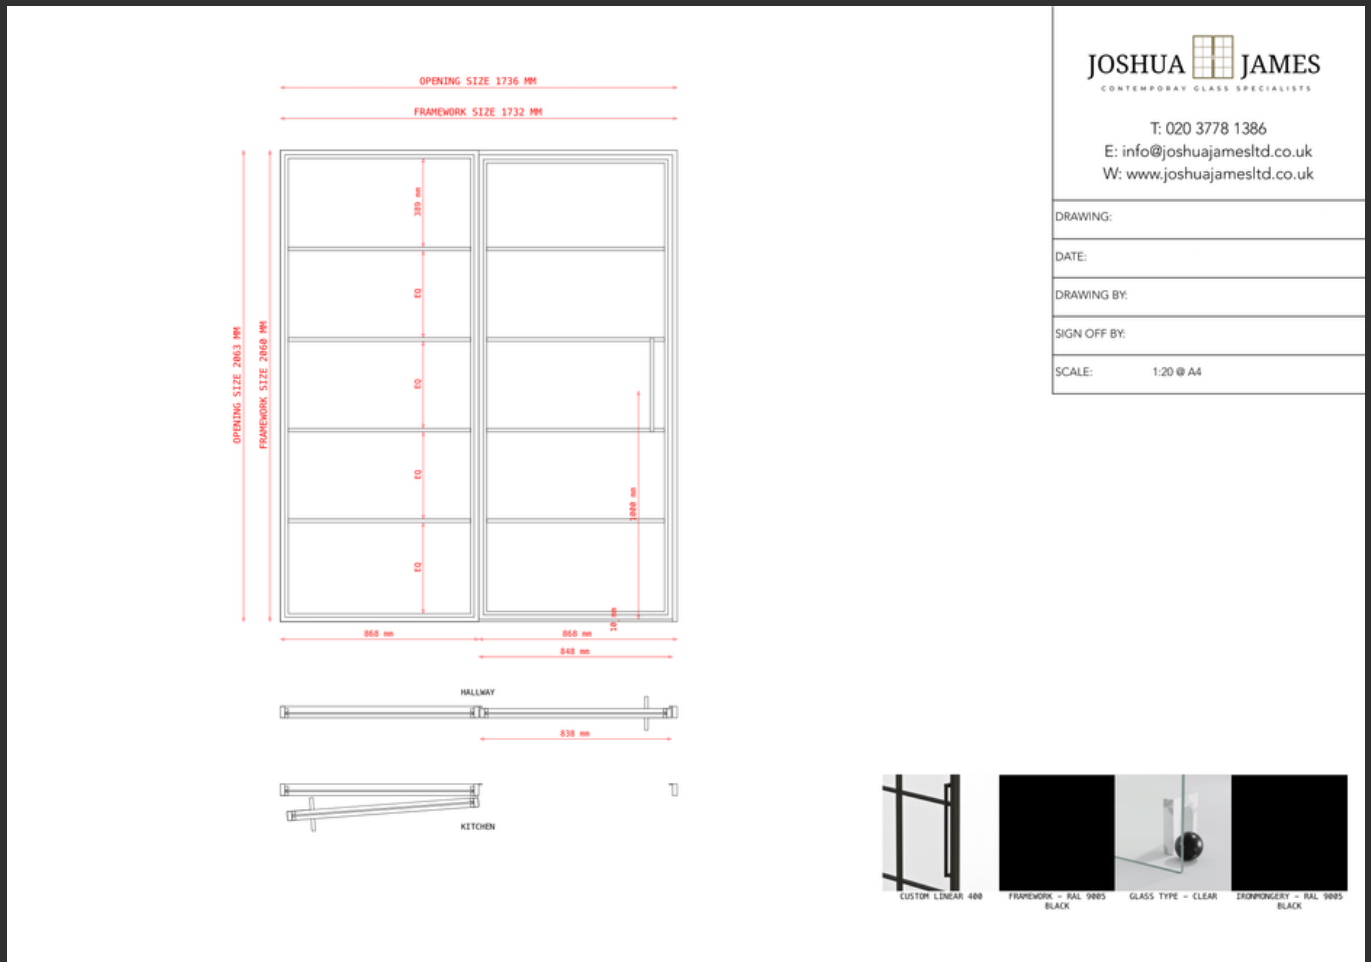

Design.

The clients of our Cambridge project were undergoing a refresh of their property when they reached out to us about acquiring a single door and side screen to divide their hallways from their kitchen/dining area. Given the open-plan nature of their home, the client wanted to be able to divide the space without losing the airy and connected feel that their property possessed.

Due to the layout of the surrounding space where the door was to be positioned, the client required a bespoke solution, whereby the door folded back around onto the side screen to save space and not interfere with the existing furnishings.