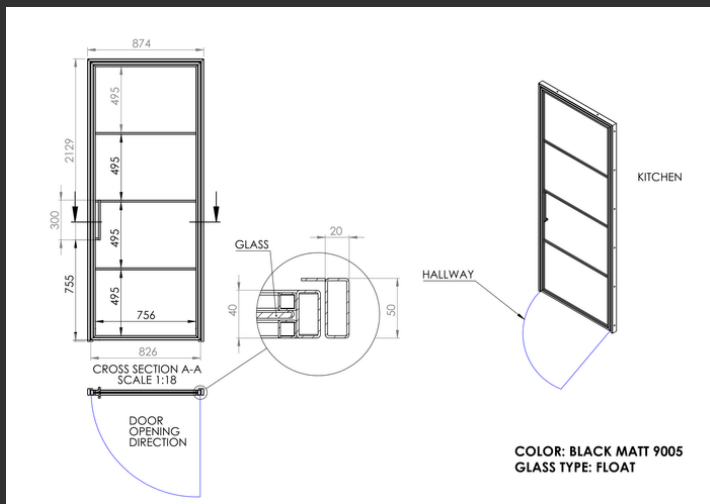

DOUBLE HINGED DOOR WITH FIXED SIDE SCREENS & OVER PANEL
SINGLE HINGED DOOR
CAMBERLEY, SURREY

Design.

The client of our Camberley project found us online in her search for internal cross bar doors.

She was nearing the later stages of a full refurbishment and modernisation of her forever home.

Taking inspiration from our website, the client was certain that she wanted side screens and an over panel on the double door set.

Due to the size of the aperture, we suggested making both side screens and the over panel 178mm. This allows the space to be opened up for access and gives the doors a height of 2129mm, mirroring the height of the matching single door. This also ensured that the Cross Bars on all doors line up.

DOUBLE HINGED DOOR WITH FIXED SIDE SCREENS & OVER PANEL
SINGLE HINGED DOOR
CAMBERLEY, SURREY

Double Door with Side Screen & Over Panel

During the design phase of our Camberley project, we made sure to align with the client's vision for a modern and contemporary aesthetic that would complement the property's style. By utilizing three ultra-slim horizontal Cross Bars, we were able to achieve the desired design and look.