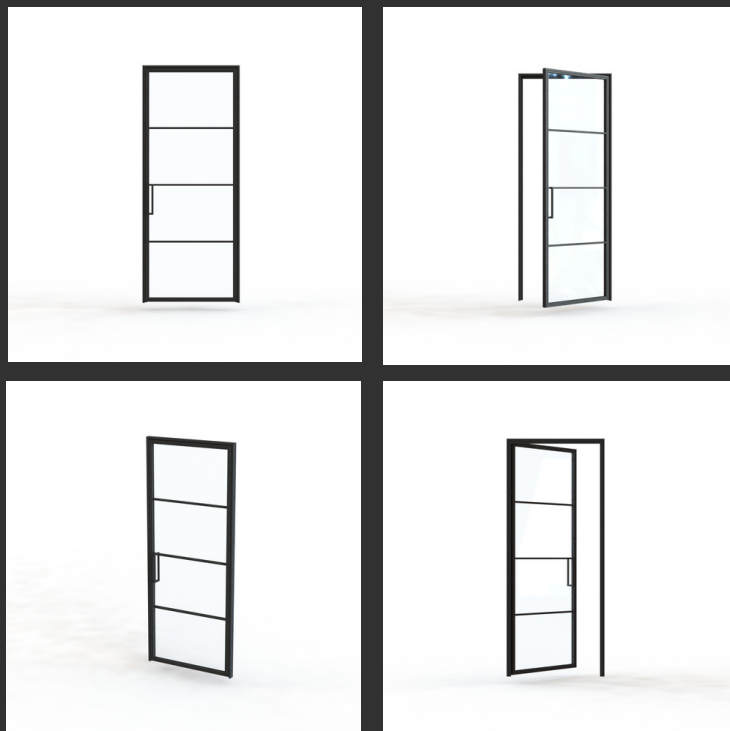

Single Door

Our Camberley project required no revisions, this was due to an in depth conversation during the survey regarding the design and practicality of the doors.

When clients have a clear idea of what they want, it simplifies the process and allows us to fully understand their needs and preferences. This enables us to create a design that precisely meets their expectations.