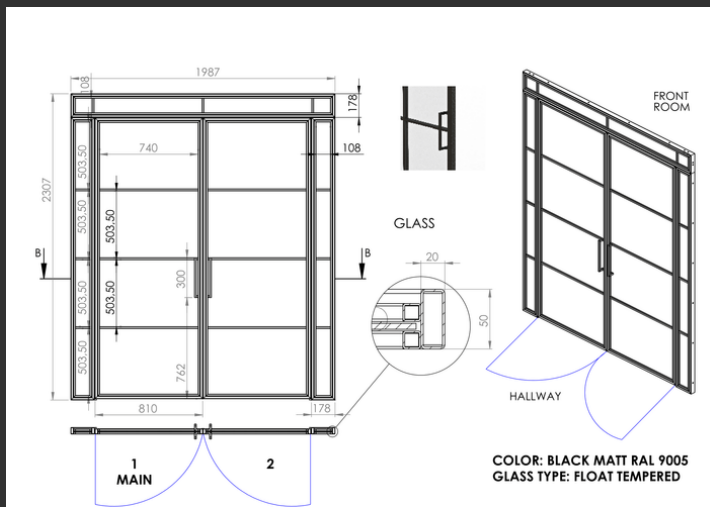

DOUBLE HINGED DOOR WITH FIXED SIDE SCREENS & OVER PANEL
SINGLE HINGED DOOR
CAMBERLEY, SURREY

Design.

The client of our Camberley project found us online in her search for internal cross bar doors.

She was nearing the later stages of a full refurbishment and modernisation of her forever home.

Taking inspiration from our website, the client was certain that she wanted side screens and an over panel on the double door set.

Due to the size of the aperture, we suggested making both side screens and the over panel 178mm. This allows the space to be opened up for access and gives the doors a height of 2129mm, mirroring the height of the matching single door. This also ensured that the Cross Bars on all doors line up.