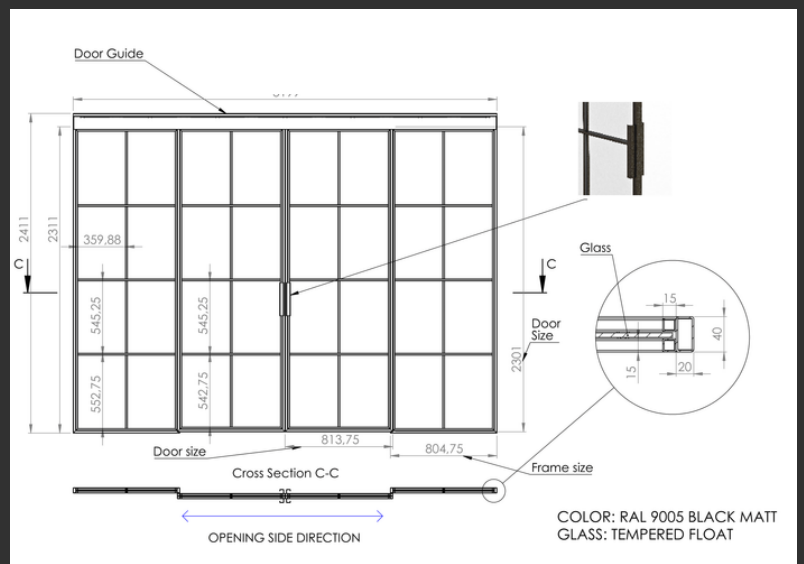

Having a clearly defined vision from the client is always beneficial when working on a project. In the case of our Herefordshire project, the client provided our design team with detailed CAD images outlining their desired outcome.

For this particular project, the client wanted a double door set and a double sliding door set, along with fixed side screens, to create a separate reception room within their open-plan home. Our doors provided the client with the flexibility to open up the space or keep it closed off from the rest of the house, while still allowing ample natural light to flow throughout the property.