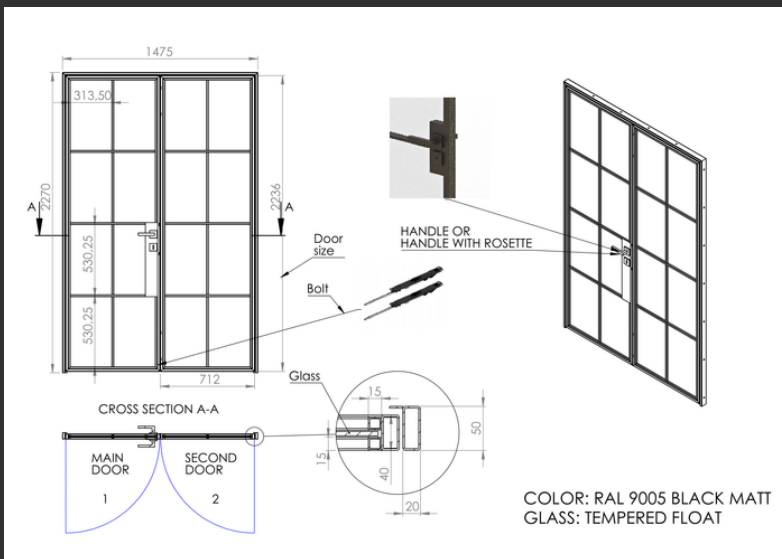

Design.

Having a clearly defined vision from the client is always beneficial when working on a project. In the case of our Herefordshire project, the client provided our design team with detailed CAD images outlining their desired outcome.

For this particular project, the client wanted a double door set and a double sliding door set, along with fixed side screens, to create a separate reception room within their open-plan home. Our doors provided the client with the flexibility to open up the space or keep it closed off from the rest of the house, while still allowing ample natural light to flow throughout the property.