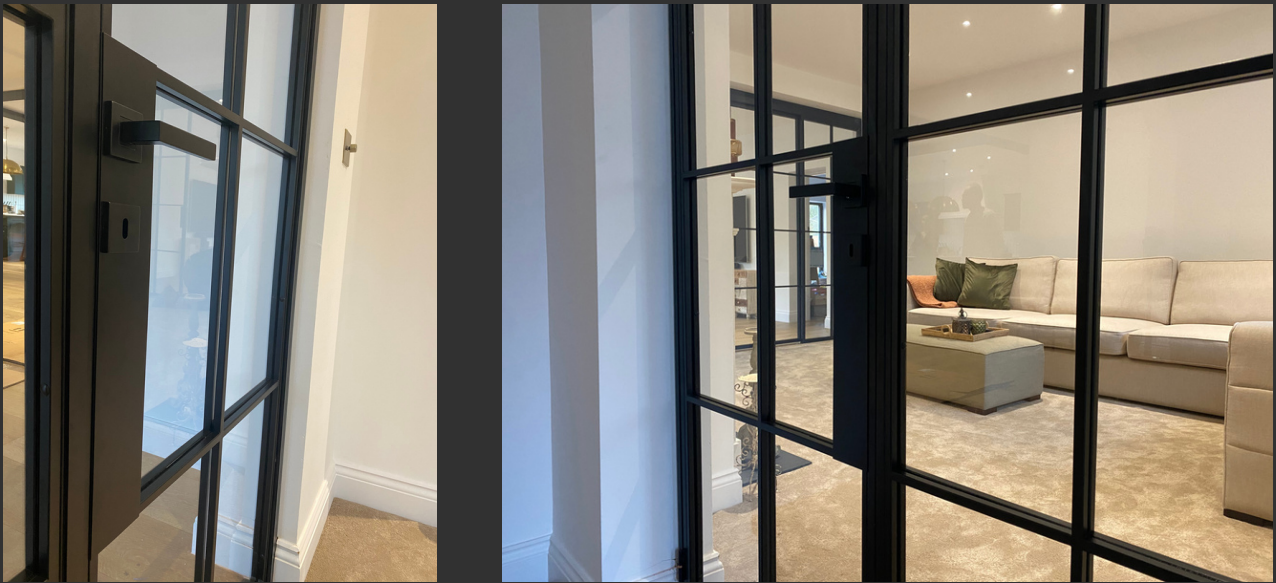

CLIENTS COMMENT.

"Found Joshua James online and was impressed with the products they had to offer. After designing and quoting I decided to proceed and the results of the two sets of doors that I ordered are fantastic. I couldn't be happier with the look and finish of them."